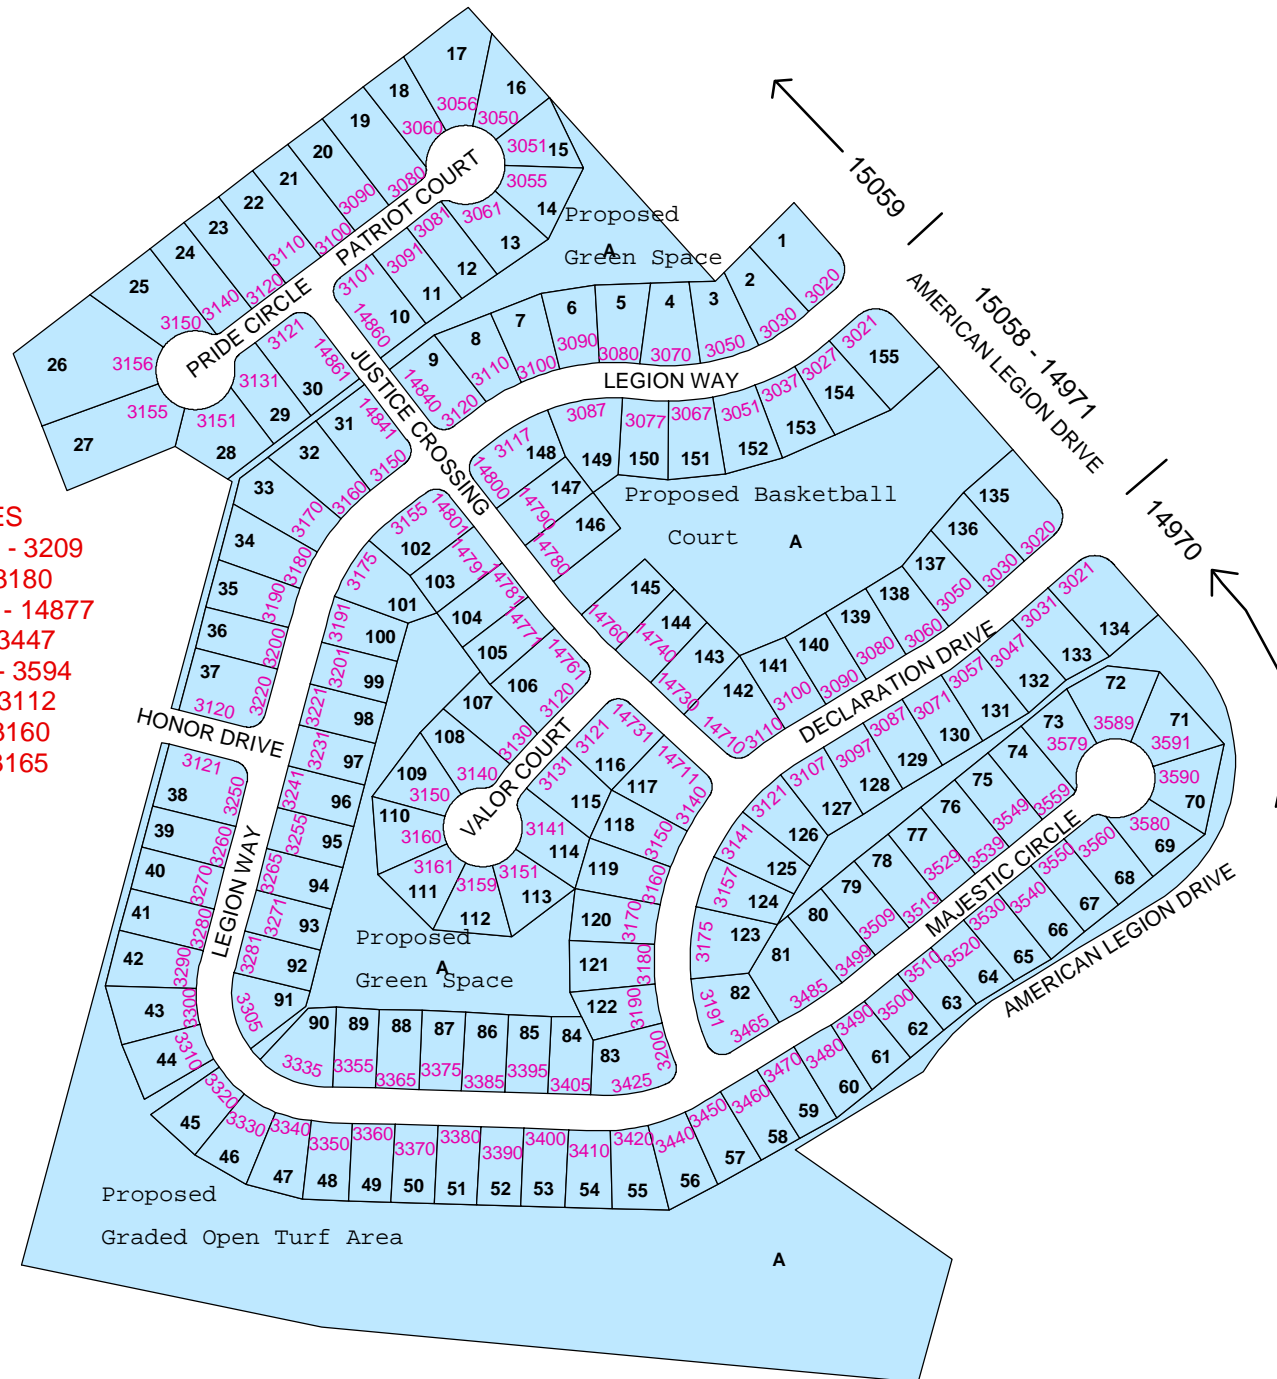

- ADDRESS RANGES**
- Declaration Drive 3000 - 3209
 - Honor Drive 3150 - 3180
 - Justice Crossing 14700 - 14877
 - Legion Way 3000 - 3447
 - Majestic Circle 3448 - 3594
 - Patriot Court 3050 - 3112
 - Pride Circle 3113 - 3160
 - Valor Court 3100 - 3165

Lots

Addresses

Department of Community Development
Geographic Information System Services
P.O. Box 1252
Harrisonburg, VA 22803

Legion Hills Subdivision

February 08, 2005

22815

ESN 246